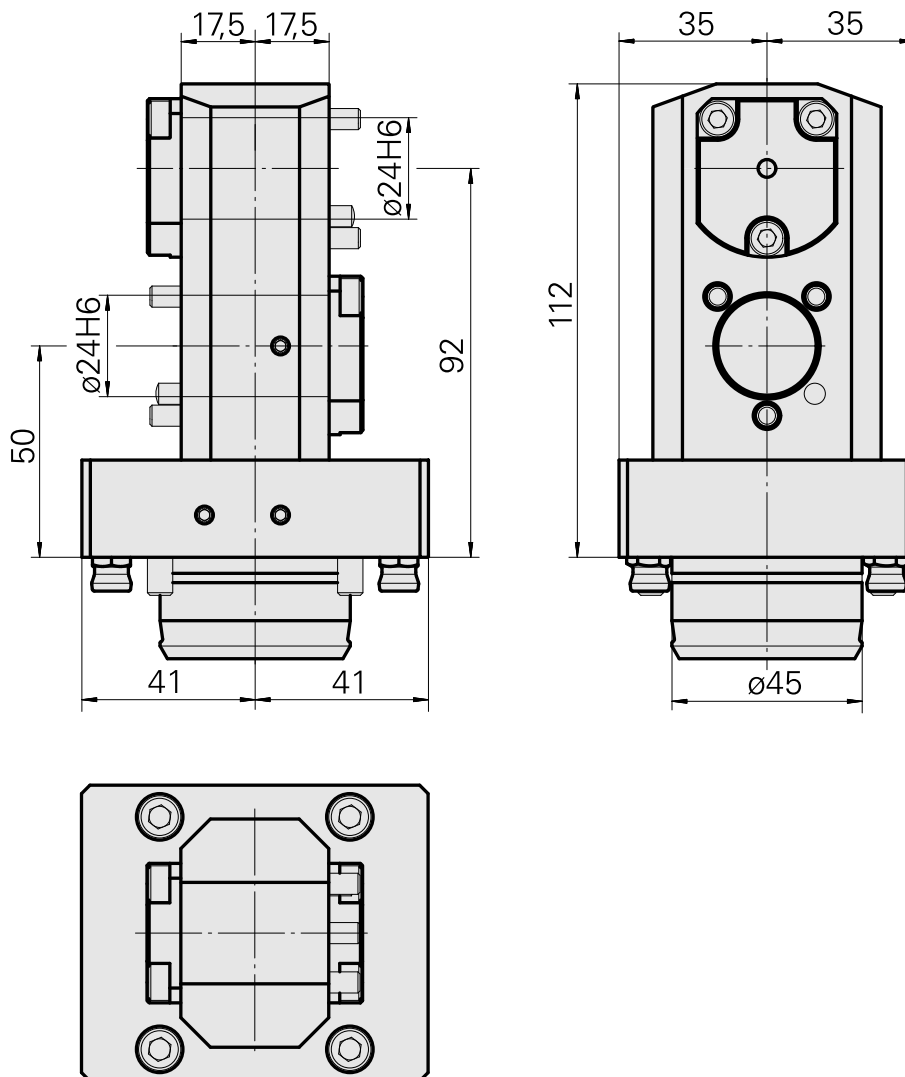

Basic holder KPS 45 D24 (0.94 "), double

Technical data

Shank KPS	KPS 45
Drive	not live
Cooling	internal
Mounting	D24
Pressure	80 bar
X [mm]	50 + 92 (1.97" + 3.62")
Y [mm]	-
Z [mm]	17.5 (0.69)
INDEX TRAUB products	TNL32-11 • TNL32

[Mount D13 \(0.51 "\)](#)

Product ID : 10301866

Previous product ID : W9991100

Drive not live	Mounting D13	reversable 180° no	X [mm] -
Y [mm] -	Z [mm] -		

[Mount D12 \(0.47 "\)](#)

Product ID : 10069528

Previous product ID : W9990530