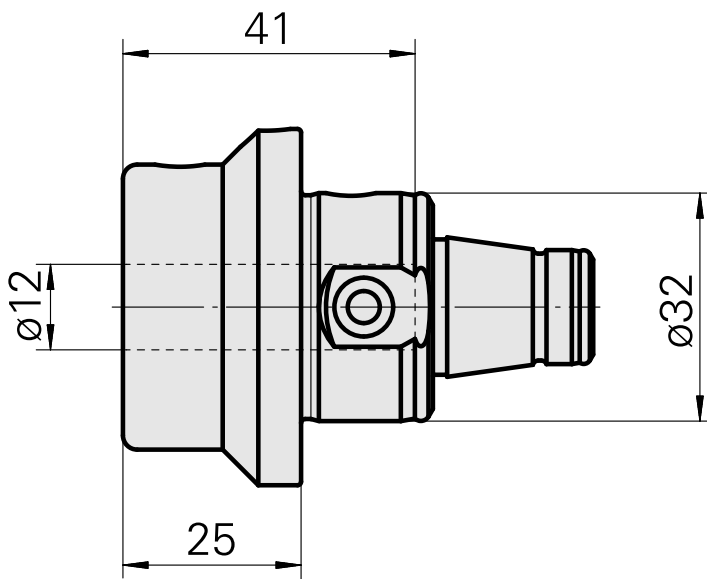

WFB 32-20 D12

Technical data

TH accessories category

WFB 32-20

Mounting

D12

Quick change inserts

Weldon mounting

Documents

No downloads available for this product

Accessories

Optional accessories

Other accessories

[Mounting sleeve with collar D12](#)

Product ID : 11060576

Previous product ID : W94280.21--

[Clamping sleeve D12](#)

Product ID : 10964938

Previous product ID : 993112.----
