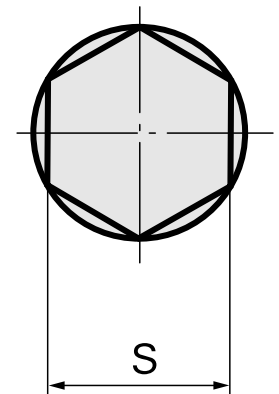

Broach SW14 mm

Technical data

TH accessories category	Broach
Mounting	SW14 mm
Tool mounting	12mm

Documents

No downloads available for this product