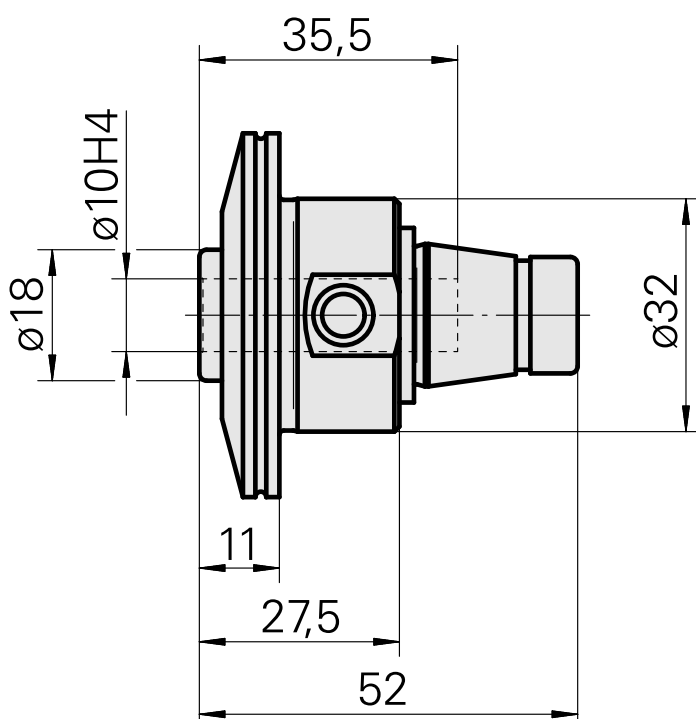

## WFB 32-20 Shrink-fit mounting D10

### Technical data

TH accessories category

WFB 32-20

Mounting

Shrink-fit mounting D10

Quick change inserts

shrink-fit mounting