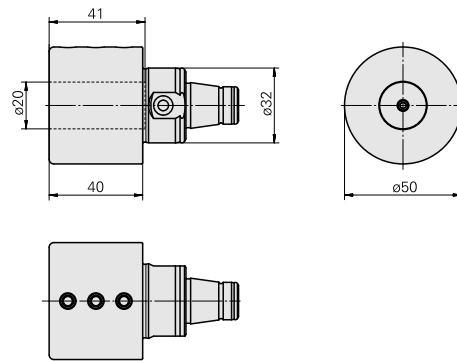

WFB 32-20 D20

Technical data

TH accessories category

WFB 32-20

Mounting

D20

Quick change inserts

Weldon mounting

Documents

No downloads available for this product

Accessories

Optional accessories

Tool holder accessories

[Clamping sleeve D20/ 12mm](#)

Product ID : 10615404

Previous product ID : W37610.2012

TH accessories
category
Clamping sleeve

Mounting
D20

Tool mounting
12mm

Other accessories

[Mounting sleeve D20](#)

Product ID : 10994732

Previous product ID : W62220.01--

[Mounting sleeve with collar D20](#)