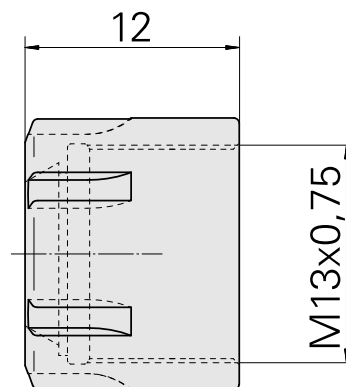

Clamping nut

Technical data

TH accessories category

Clamping nut

Mounting

ER11

Collet type

ER 11

Clamping nut type

Female thread diameter reduced

10212188
326681

INDEX

Documents

No downloads available for this product