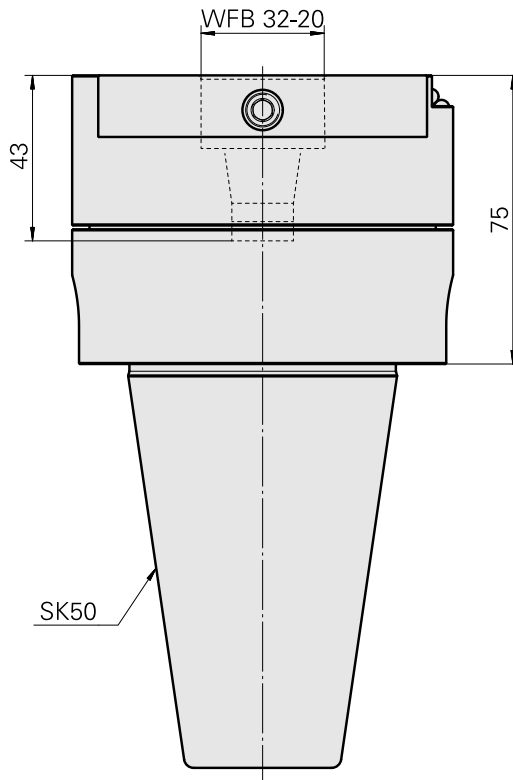

Adaptor

Technical data

TH accessories category

Adapter for presetting units

Mounting

SK50

Tool mounting

WFB 32-20