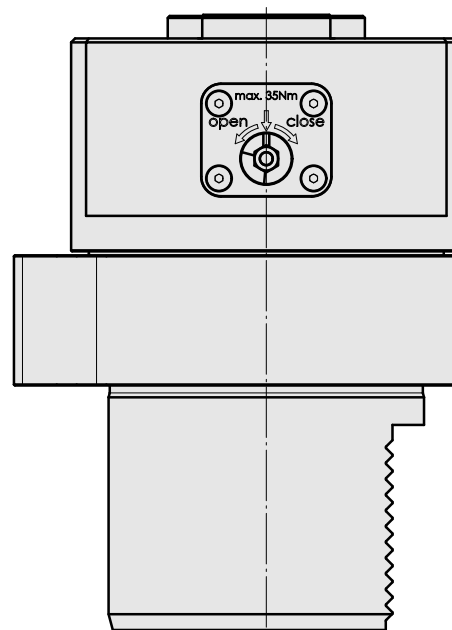

Presetting device D80/INDEX CAPTO C3

Technical data

TH accessories category

Adapter for presetting units

Mounting

D80 for presetting devices

Tool mounting

CAPTO C3