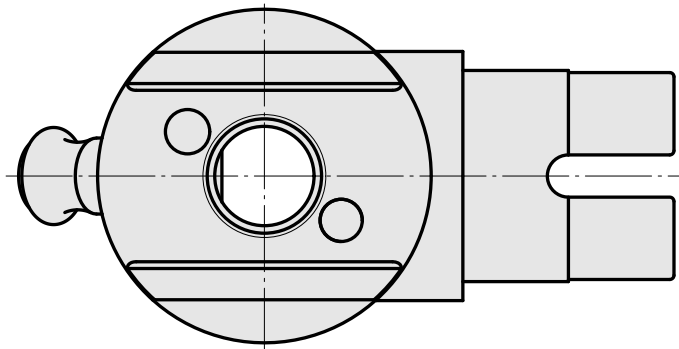

Adapter mounting aid VDI 25

Technical data

TH accessories category

Adapter mounting aid

Tool mounting

VDI 25

Documents

No downloads available for this product