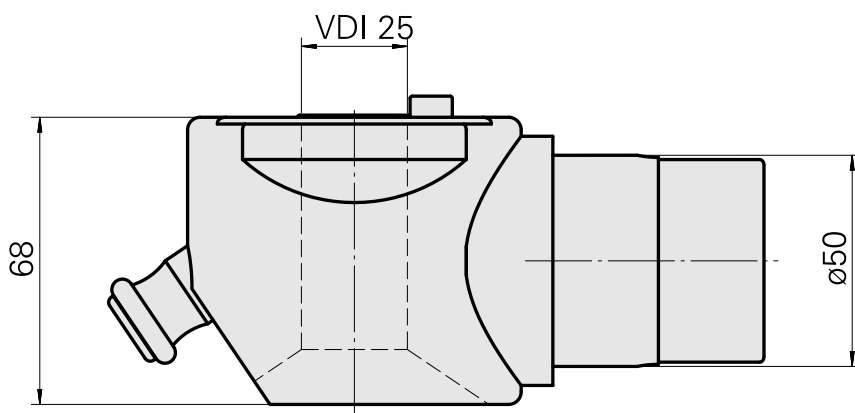

Adapter mounting aid VDI 25

Technical data

TH accessories category

Adapter mounting aid

Tool mounting

VDI 25

Documents

No downloads available for this product