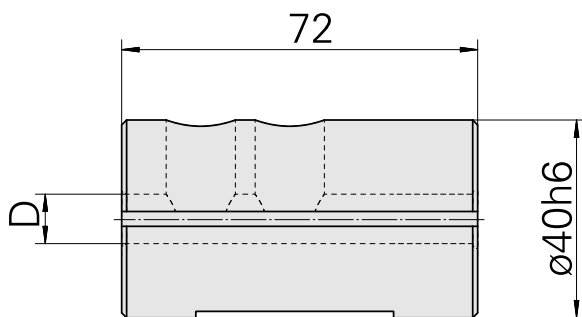

Mounting sleeve D40/ 32mm

Technical data

TH accessories category	Mounting sleeve
Mounting	D40
Tool mounting	32mm

Documents

No downloads available for this product