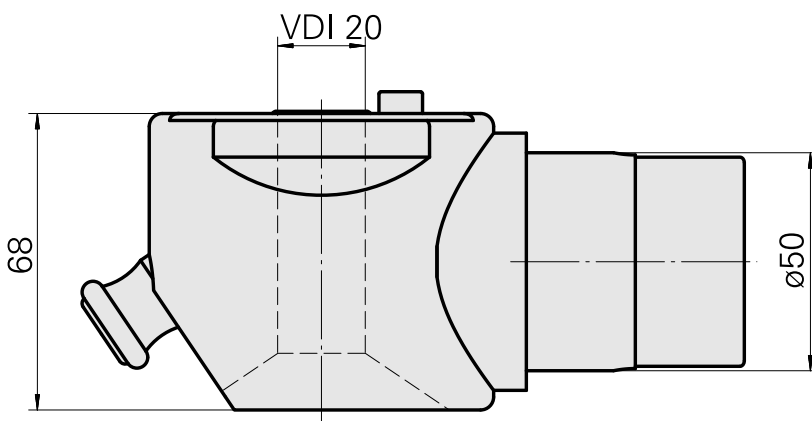

## Adapter mounting aid VDI 20

### Technical features

TH accessories category

Adapter mounting aid

Tool mounting

VDI 20

10180538  
W9990522

**INDEX**

---