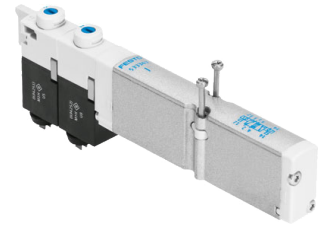

## 5/3 directional valve

### Technical data

Type of reset	mechanical spring
Valve function	5/3 exhausted

No 3-side view is currently available for this product

10171803  
477186.4561

**INDEX**

---