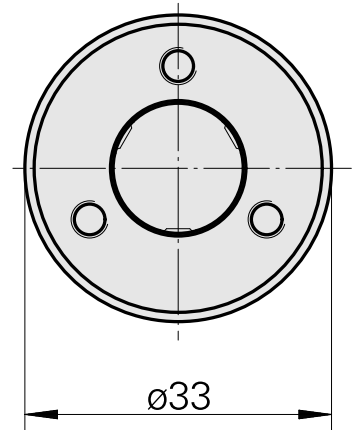

WFB 20-12 D14, adapter for broaching tool

Technical data

TH accessories category

WFB 20-12

Mounting

D14

Quick change inserts

miscell mounting

[Broach tool hol,intern. D12](#)

Product ID : 10172224

Previous product ID : 983305
