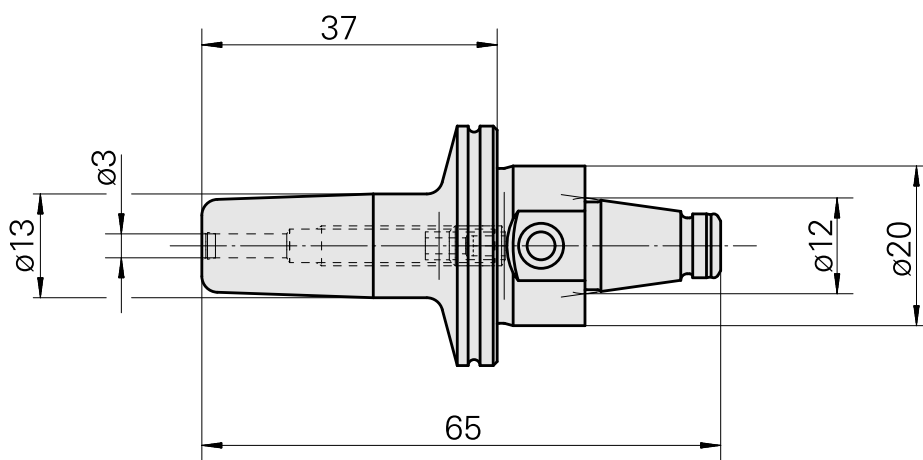

WFB 20-12 Shrink-fit mounting D3

Technical data

TH accessories category

WFB 20-12

Mounting

Shrink-fit mounting D3

Quick change inserts

shrink-fit mounting

Documents

No downloads available for this product

Accessories

Optional accessories

Other accessories

[Adjusting screw M 5x10](#)

Product ID : 10674886

Previous product ID : 326793
