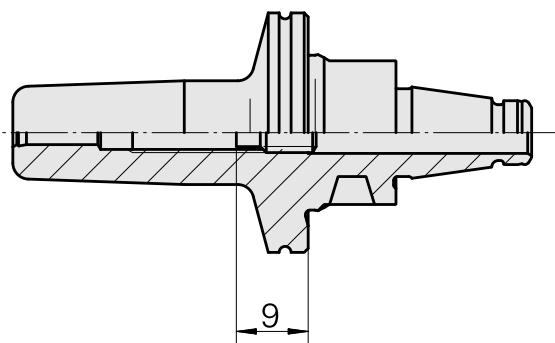

WFB 20-12 Shrink-fit mounting D3

Technical data

TH accessories category

WFB 20-12

Mounting

Shrink-fit mounting D3

Quick change inserts

shrink-fit mounting

Documents

No downloads available for this product

Accessories

Optional accessories

Other accessories

[Adjusting screw M 5x10](#)

Product ID : 10674886

Previous product ID : 326793
