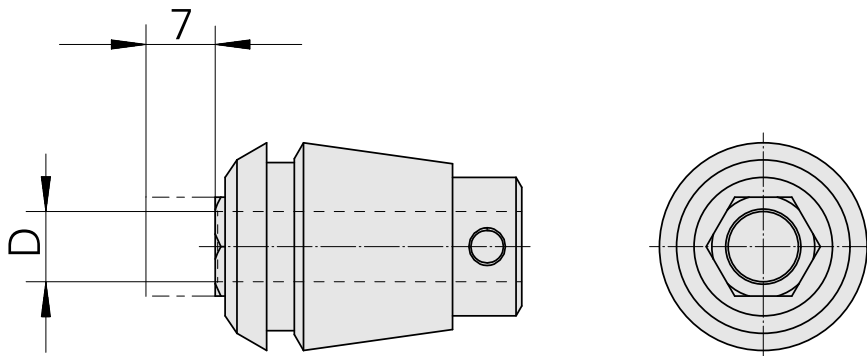

## ER-Collet chuck for taps ET 1-20 4.5mm

### Technical data

TH accessories category	ER-Collet chuck for taps
Mounting	ER20
Tool mounting	4.5mm
Collet type	ET 1-20

10161131  
323445

**INDEX**

---