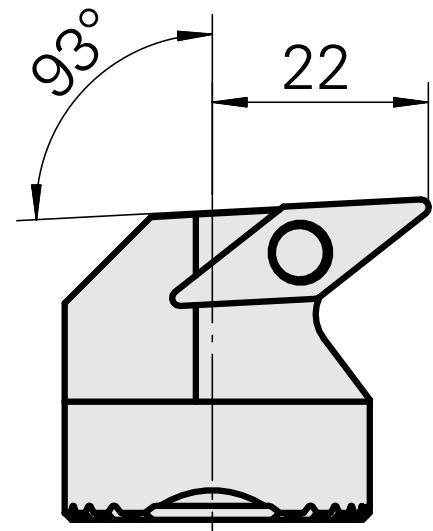

Boring head for VC.. 1604..

Technical data

Mounting	for VC.. 1604..
Cooling	internal
Pressure	50 bar
X [mm]	32 (1.26")
Z [mm]	22 (0.87)
INDEX TRAUB products	G220.3 • G220 • R200 • TNX65/42 • TNX220.3

Documents

No downloads available for this product

Accessories

Optional accessories

Other accessories

[Countersunk screw Wohlhaupter Nr. 115673](#)

Product ID : 10587078

Previous product ID : W00013.0026
