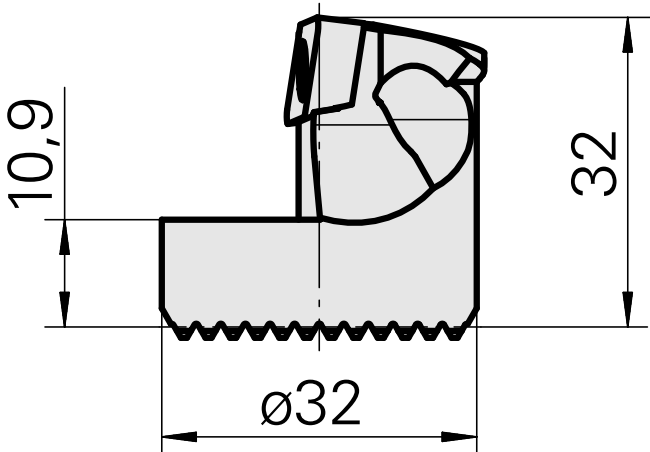

Boring head for VC.. 1604..

Technical data

Mounting	for VC.. 1604..
Cooling	internal
Pressure	50 bar
X [mm]	32 (1.26")
Z [mm]	22 (0.87)
INDEX TRAUB products	G220.3 • G220 • R200 • TNX65/42 • TNX220.3

Documents

No downloads available for this product

Accessories

Optional accessories

Other accessories

[Countersunk screw Wohlhaupter Nr. 115673](#)

Product ID : 10587078

Previous product ID : W00013.0026
