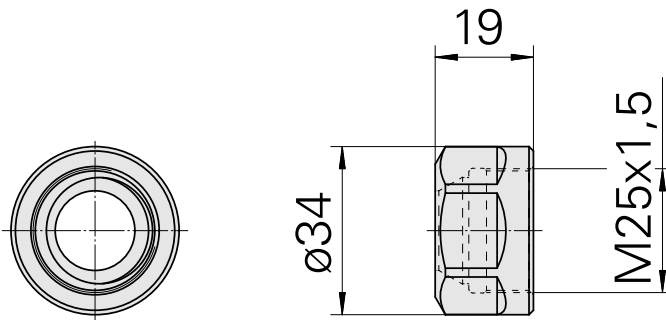

Clamping nut

Technical data

TH accessories category

Clamping nut

Mounting

ER20

Collet type

ER 20

Clamping nut type

Female thread

Documents

No downloads available for this product