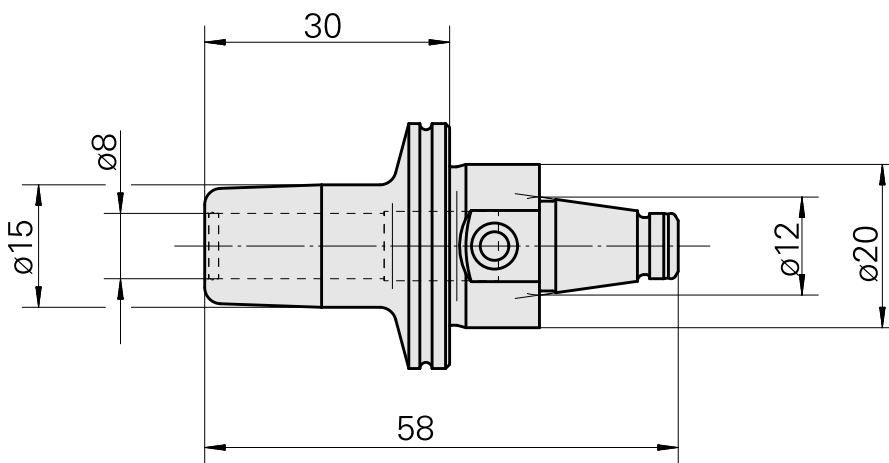

### Technical data

TH accessories category

WFB 20-12

Mounting

Shrink-fit mounting D8

Quick change inserts

shrink-fit mounting

### **Other accessories**

[Adjusting screw M 5x15](#)

Product ID : 10491071

Previous product ID : 326794

---