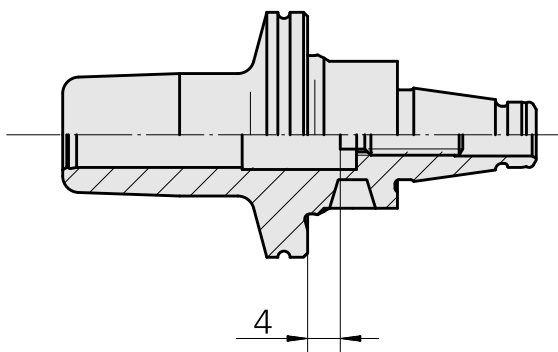

### Technical data

TH accessories category

WFB 20-12

Mounting

Shrink-fit mounting D8

Quick change inserts

shrink-fit mounting