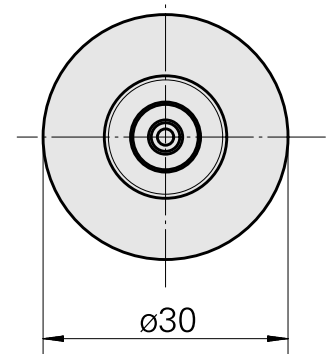

### Technical data

TH accessories category

WFB 20-12

Mounting

Shrink-fit mounting D8

Quick change inserts

shrink-fit mounting