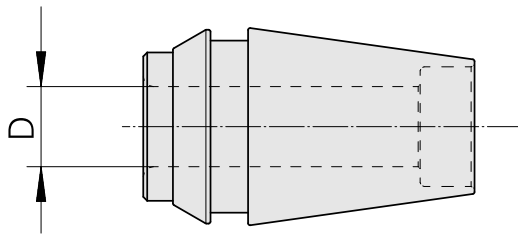

ER-shrink collet ER 20 3mm

Technical data

TH accessories category	ER-shrink collet
Mounting	ER20
Tool mounting	3mm
Collet type	ER 20

Documents

No downloads available for this product