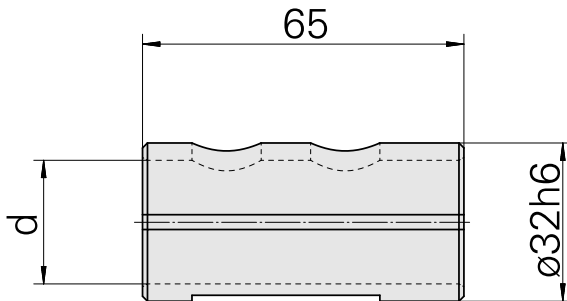

Mounting sleeve D32/ 8mm

Technical data

TH accessories category	Mounting sleeve
Mounting	D32
Tool mounting	8mm

Documents

No downloads available for this product