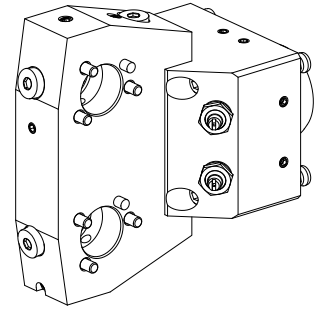

Basic holder KPS 45 D24 (0.94 "), double

Technical data

Shank KPS	KPS 45
Drive	not live
Cooling	external and internal
Mounting	D24
Pressure	80 bar
X [mm]	100 (3.94")
Y [mm]	±9°
Z [mm]	16 (0.63)
INDEX TRAUB products	ABC65 • TNK42/65 • TNL32-11 • TNL32

Documents

No downloads available for this product

Accessories

Optional accessories

Tool holders with compact shank

[Mount D12 \(0.47"\)](#)

Product ID : 10069528

Previous product ID : W9990530

Drive not live	Cooling internal	Mounting D12	Pressure 80 bar
X [mm] 36 (1.42")	Y [mm] -	Z [mm] -	INDEX TRAUB products ABC65 • TNK42/65 • TNL18 • TNL20 • TNL32-11 • TNL32 • TNL32-11 compact • TNL20-11 • TNL32 compact • TNK40.2-10 • TNL20.2 • TNK40.2

[Mount D16 \(0.63"\)](#)

Product ID : 10506517

Previous product ID : W9990105

Drive not live	Cooling internal	Mounting D16	Pressure 80 bar
X [mm] 36 (1.42")	Y [mm] -	Z [mm] -	INDEX TRAUB products ABC65 • TNK42/65 • TNL18 • TNL20 • TNL32-11 • TNL32 • TNL32-11 compact • TNL20-11 • TNL32 compact • TNK40.2-10 • TNL20.2 • TNK40.2