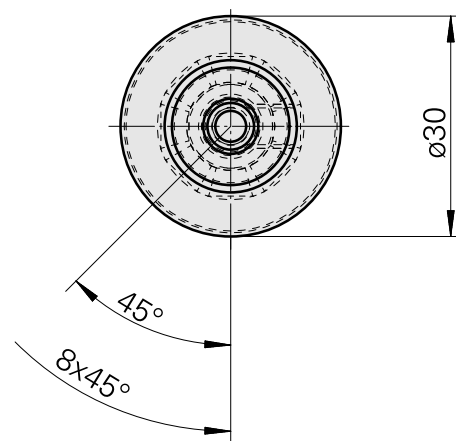

### Technical data

TH accessories category

WFB 20-12

Mounting

D1/4"

Quick change inserts

Boring tool holder