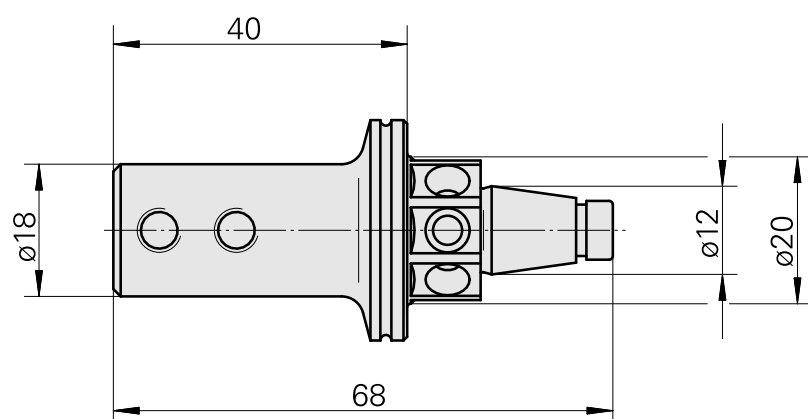

### Technical data

TH accessories category

WFB 20-12

Mounting

D1/4"

Quick change inserts

Boring tool holder

#### [Adjusting screw M 5x15](#)

Product ID : 10491071

Previous product ID : 326794

---