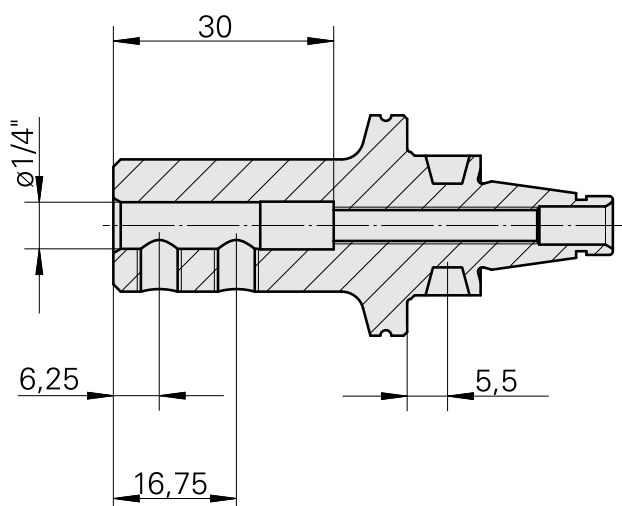

### Technical data

TH accessories category

WFB 20-12

Mounting

D1/4"

Quick change inserts

Boring tool holder