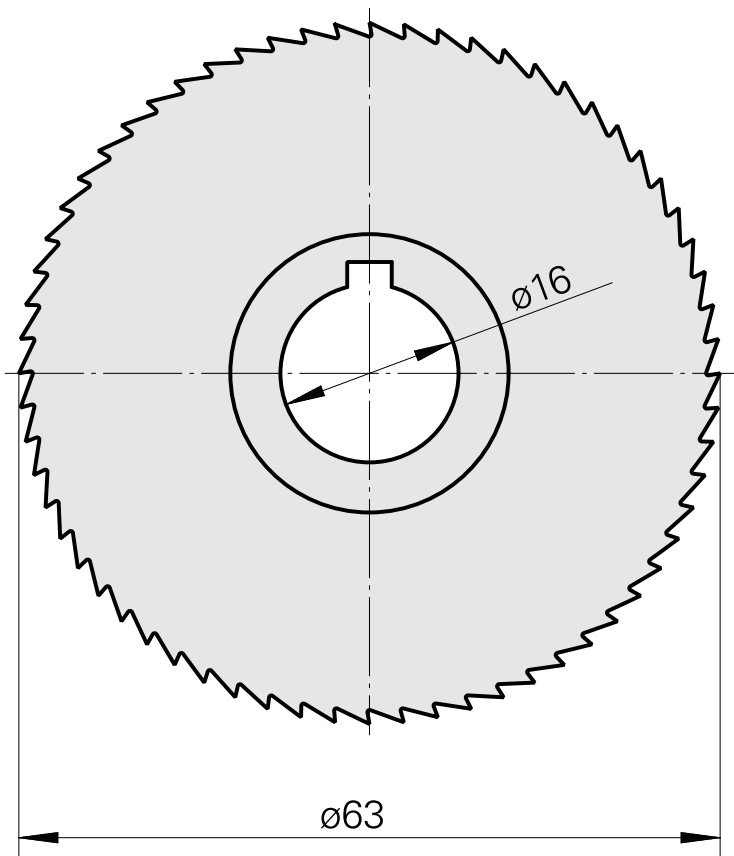

## Saw blade, circular saw blade width 0.8 mm (0.031")

### Technical data

TH accessories category	Circular saw blade d63
Tool mounting	16mm

10083286  
223010.6308

**INDEX**

---