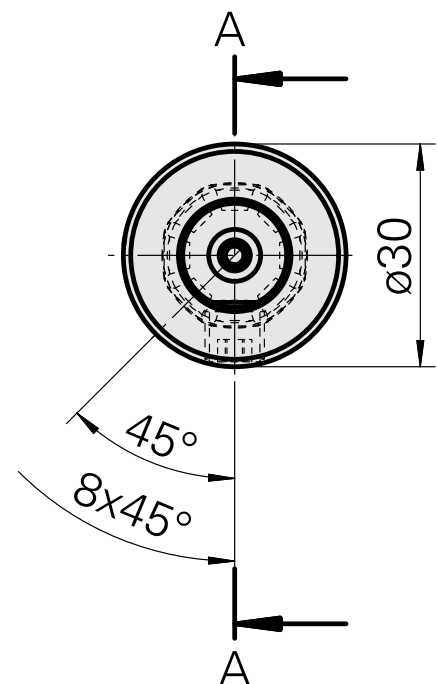

### Technical data

TH accessories category	WFB 20-12
Mounting	D14
Quick change inserts	Boring tool holder

#### [Adjusting screw M 5x15](#)

Product ID : 10491071

Previous product ID : 326794

---

#### [SET SCREW 8X8-913](#)

Product ID : 10921433

Previous product ID : 410156.0808

---