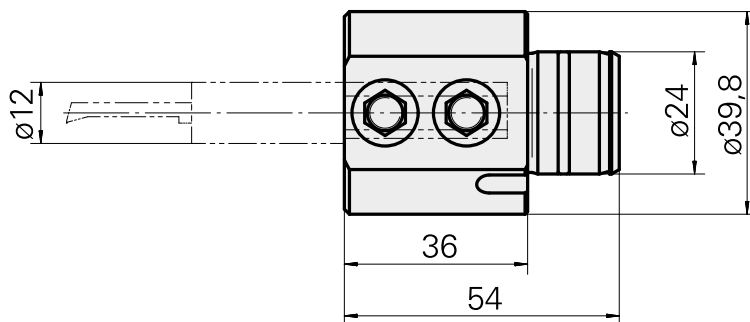

Mount D12 (0.47 ")

Technical data

Drive	not live
Cooling	internal
Mounting	D12
Pressure	80 bar
X [mm]	36 (1.42")
Y [mm]	-
Z [mm]	-
INDEX TRAUB products	ABC65 • TNK42/65 • TNL18 • TNL20 • TNL32-11 • TNL32 • TNL32-11 compact • TNL20-11 • TNL32 compact • TNK40.2-10 • TNK40.2-8 • TNL20.2