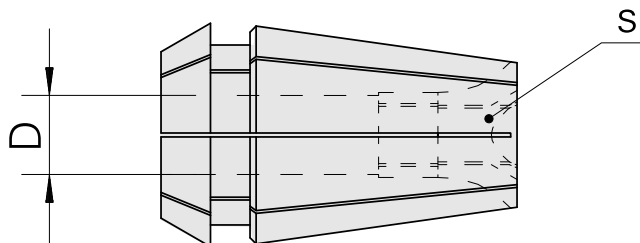

## ER-Collet chuck for taps ER 11-GB 4.5mm

### Technical data

TH accessories category	ER-Collet chuck for taps
Mounting	ER11
Tool mounting	4.5mm
Collet type	ER 11-GB

10058767  
326892

**INDEX**

---