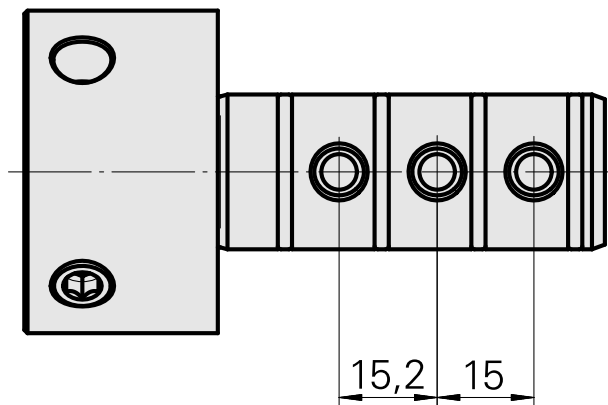

Mount WFB 32-20

Technical data

Drive	not live
Cooling	internal
Mounting	WFB 32-20
Pressure	80 bar
X [mm]	-
Y [mm]	-
Z [mm]	-
INDEX TRAUB products	ABC65 • TNK42/65 • TNL32-11 • TNL32

Documents

Product notes