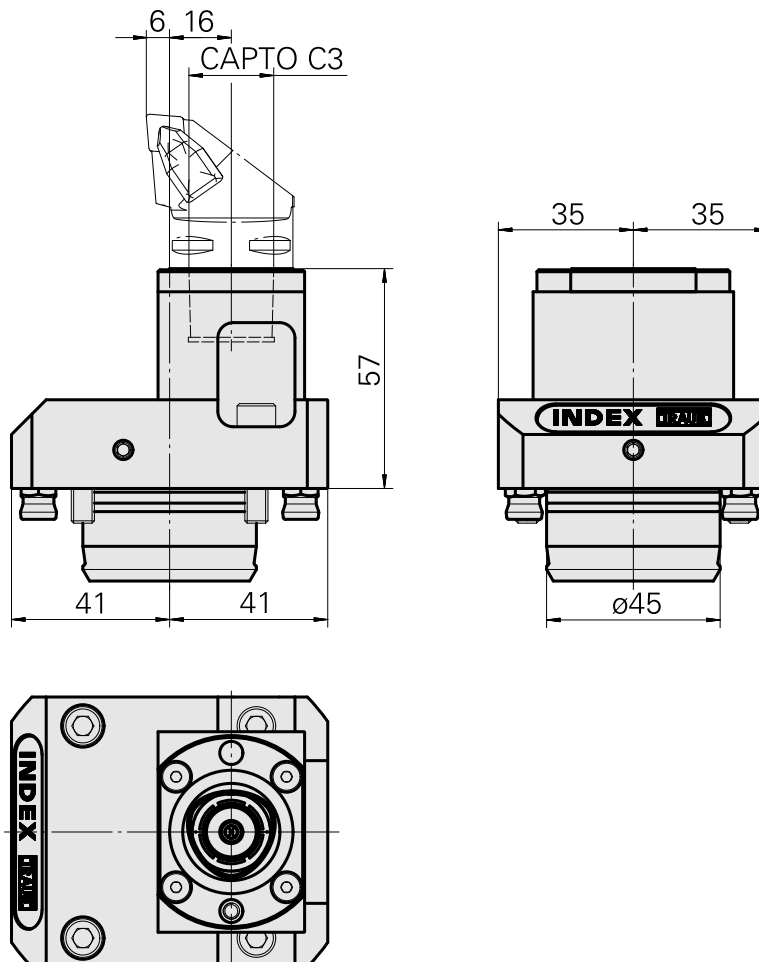

## Basic holder KPS 45 INDEX CAPTO C3

### Technical data

<b>Shank KPS</b>	KPS 45
<b>Drive</b>	not live
<b>Cooling</b>	internal
<b>Mounting</b>	INDEX CAPTO C3
<b>Pressure</b>	80 bar
<b>reversible 180°</b>	yes
<b>X [mm]</b>	57 (2.24")
<b>Y [mm]</b>	–
<b>Z [mm]</b>	16 (0.63)
<b>INDEX TRAUB products</b>	TNL18 • TNL20 • TNL32-11 • TNL32 • TNL32-11 compact • TNL20-11 • TNL32 compact • TNK40.2-10 • TNL20.2 • TNK40.2