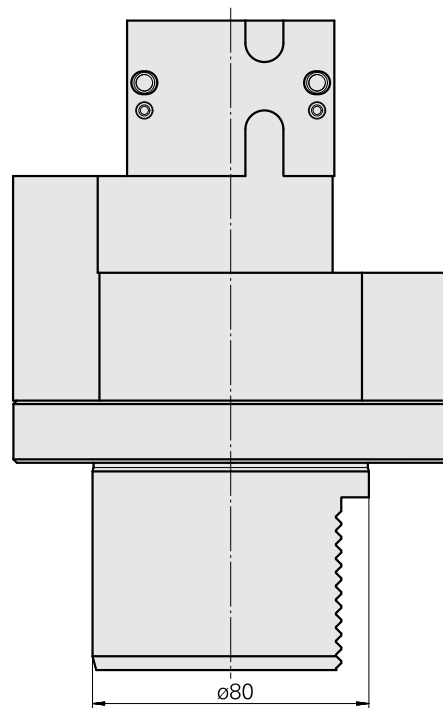

Presetting device D80/MS16 BohrStechStüc

Technical data

TH accessories category

Adapter for presetting units

Mounting

D80 for presetting devices

Tool mounting

MS16 DrillGroovBlock

[Adapter plate, Rotated 90°](#)

Product ID : 10630218

Previous product ID : W9990900

TH accessories
category
Plate rear drilling unit
MS16