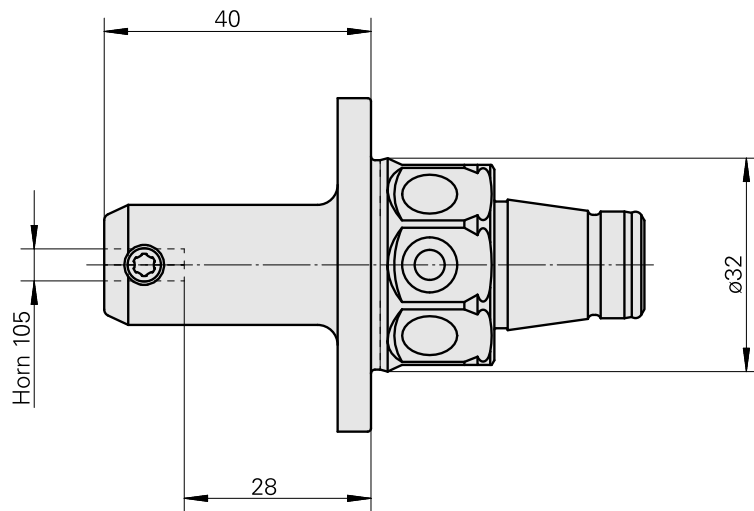

## WFB 32-20 Horn Type 105

### Technical data

TH accessories category

WFB 32-20

Mounting

Horn Type 105

Quick change inserts

Horn S-Mini

10015891  
W9990880