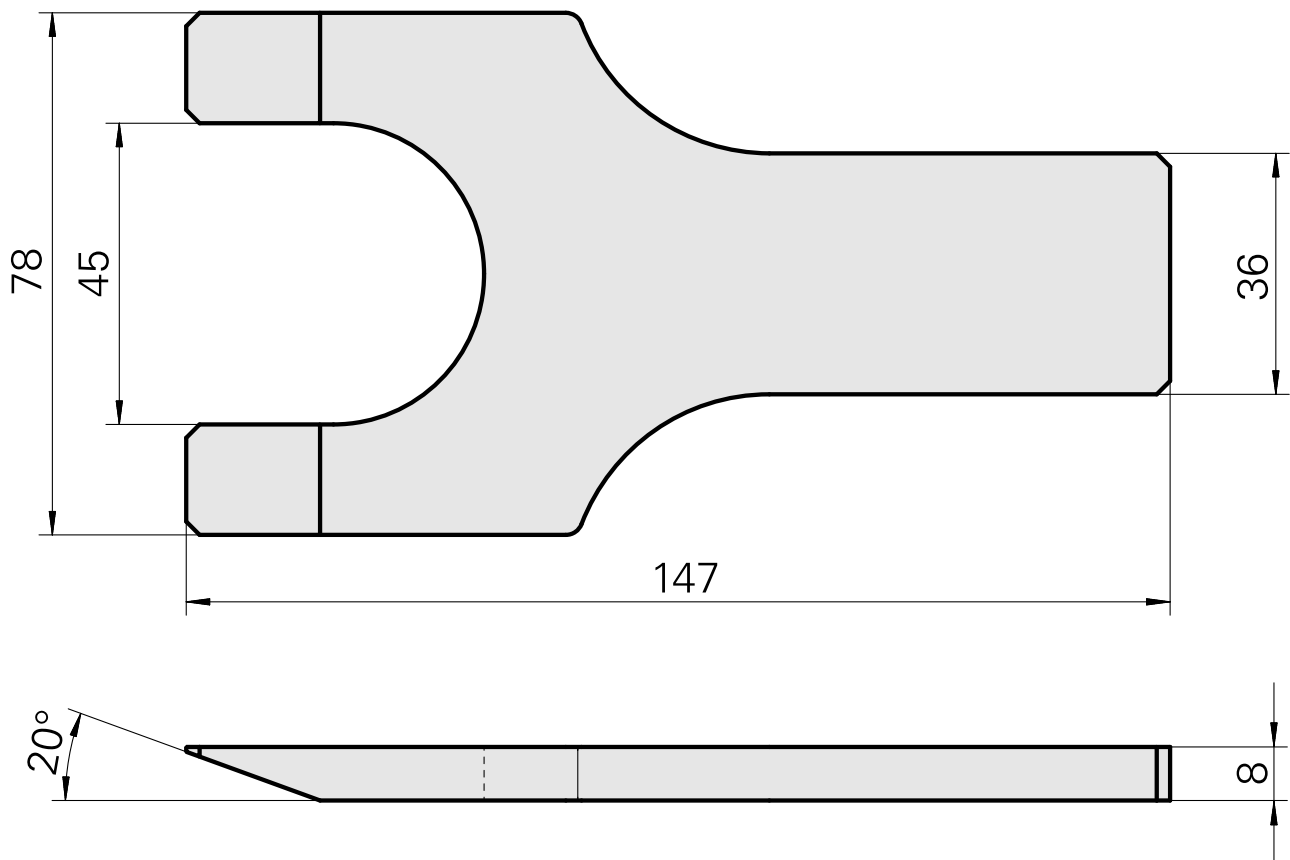

Extractor device

Technical data

TH accessories category

Puller

Mounting

SK40

10005463
L95221.40

INDEX