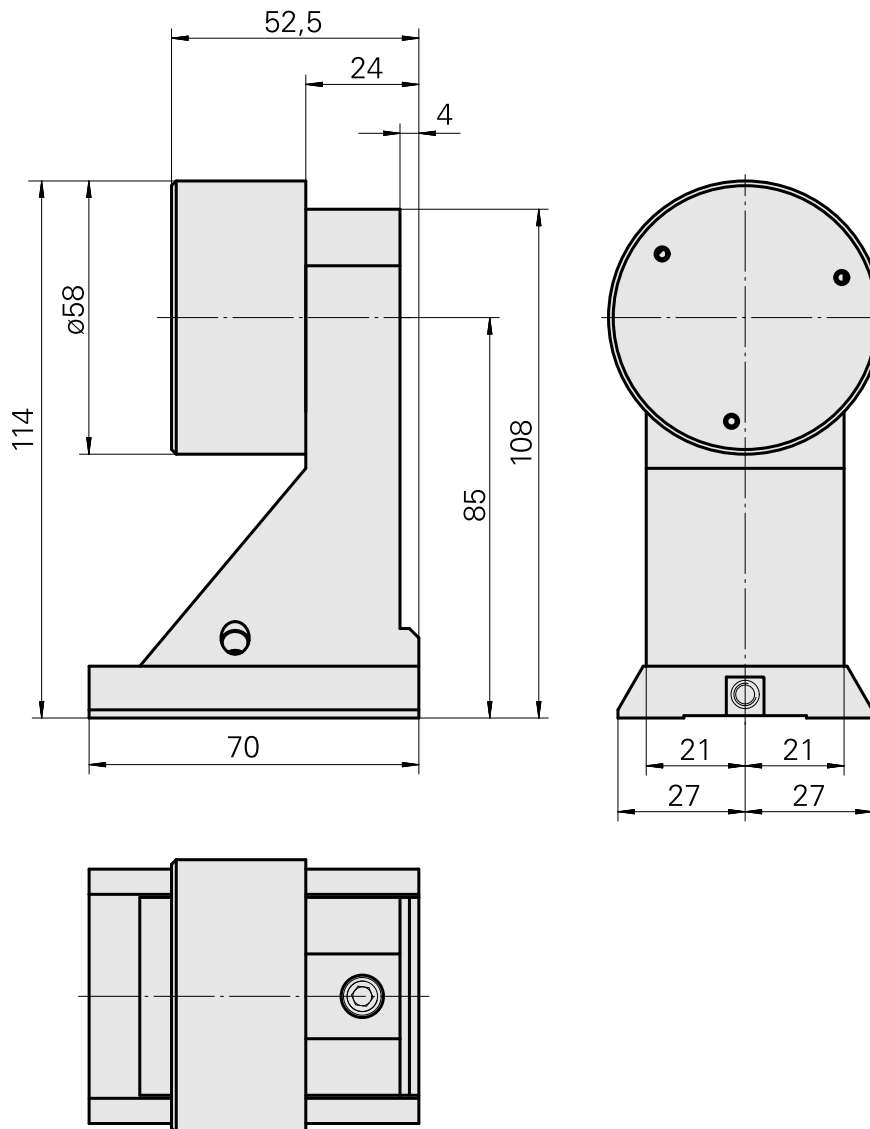

## Bar stop Dovetail (ABC), adjustable

### Technical data

Shank VDI	Dovetail (ABC)
Drive	not live
Fixation VDI	none
reversible 180°	no
X [mm]	85 (3.35")
Y [mm]	-
Z [mm]	-17 (-0.67)
INDEX TRAUB products	ABC • ABC.2

10677834  
W8900003

**INDEX**