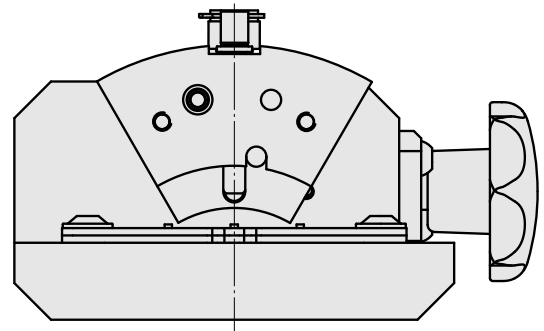

Adapter mounting aid TNL12

Technical data

TH accessories category

Adapter mounting aid

Tool mounting

TNL12

Documents

No downloads available for this product