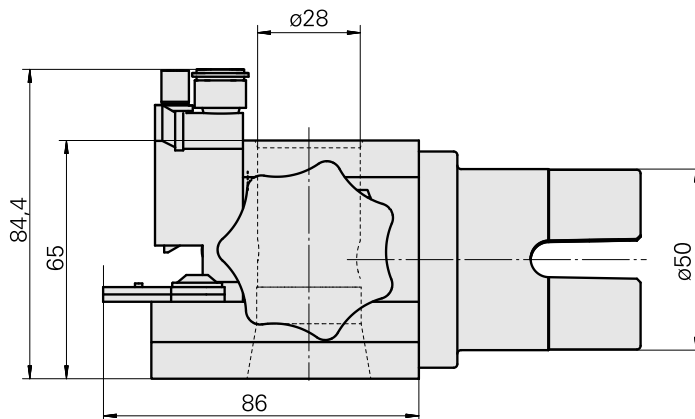

Adapter mounting aid TNL12

Technical data

TH accessories category

Adapter mounting aid

Tool mounting

TNL12

Documents

No downloads available for this product