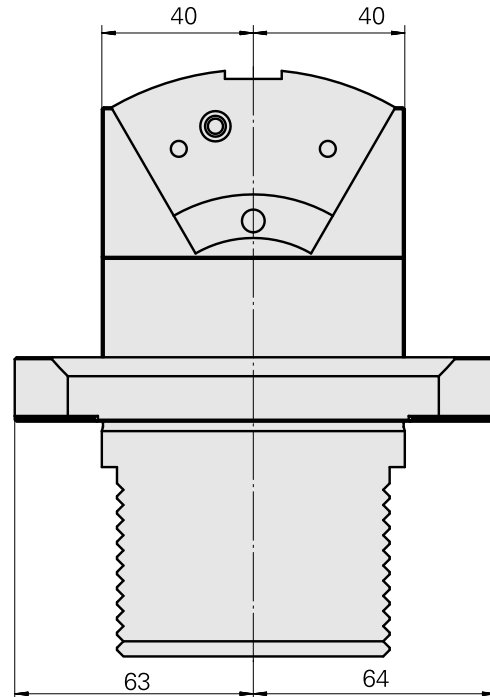

Presetting device D80/TNL12

Technical data

TH accessories category

Adapter for presetting units

Mounting

D80 for presetting devices

Tool mounting

Round prism mounting TNL12