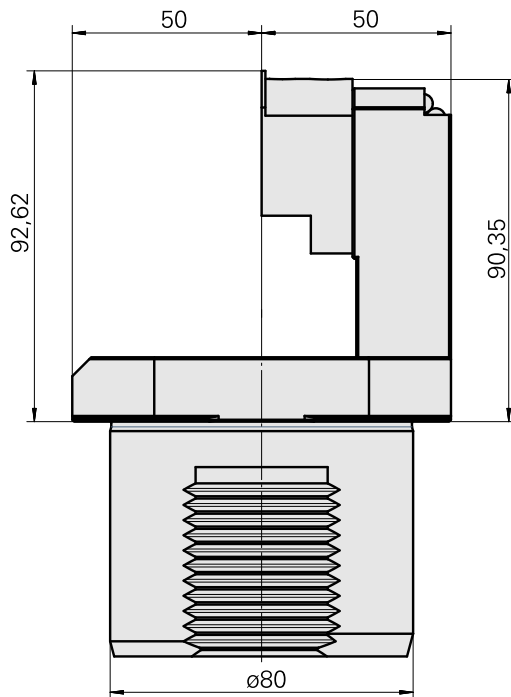

Presetting device D80/TNL12

Technical data

TH accessories category

Adapter for presetting units

Mounting

D80 for presetting devices

Tool mounting

Round prism mounting TNL12