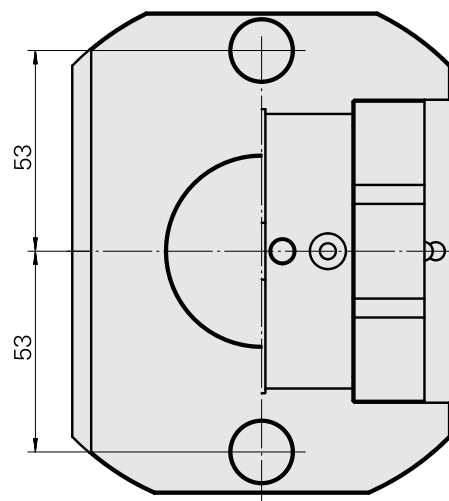

Presetting device D80/TNL12

Technical data

TH accessories category

Adapter for presetting units

Mounting

D80 for presetting devices

Tool mounting

Round prism mounting TNL12