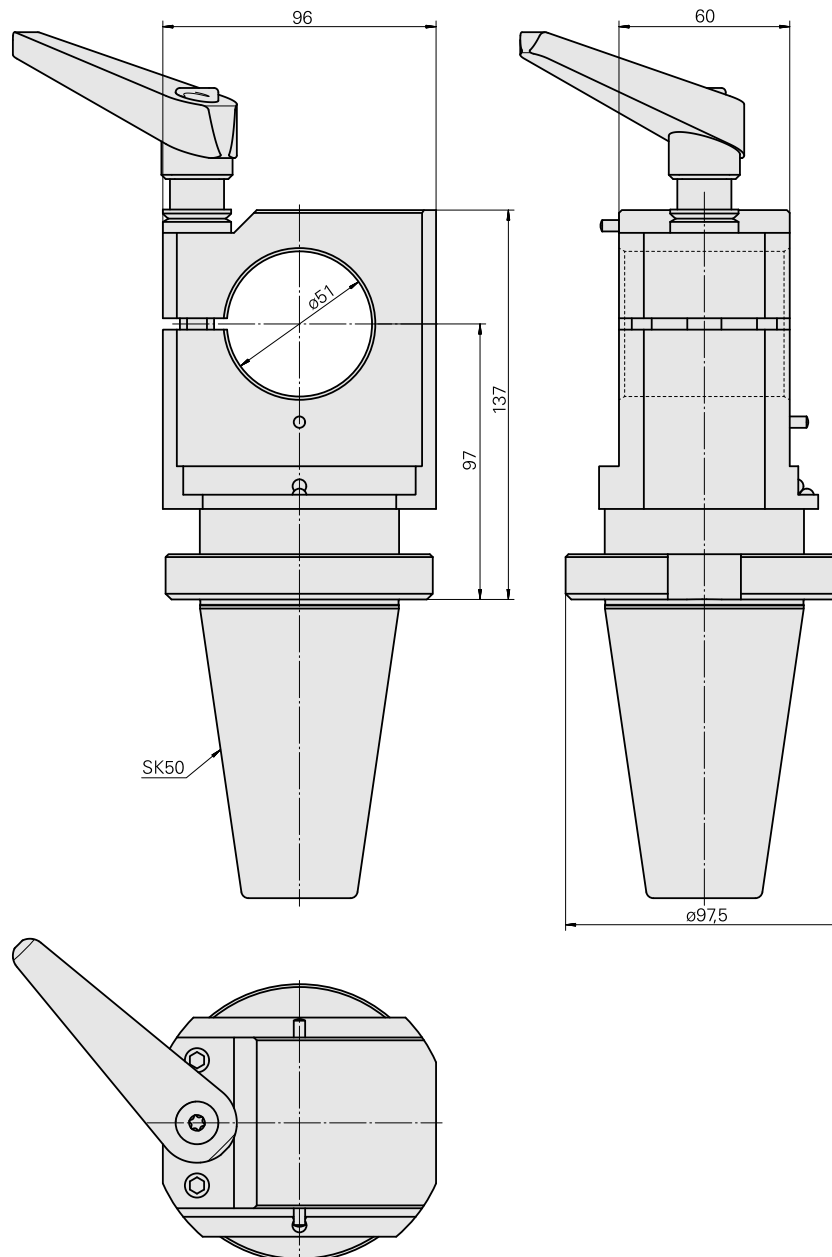

Adaptor

Technical data

TH accessories category

Adapter for presetting units

Mounting

SK50

Tool mounting

Pinole D51