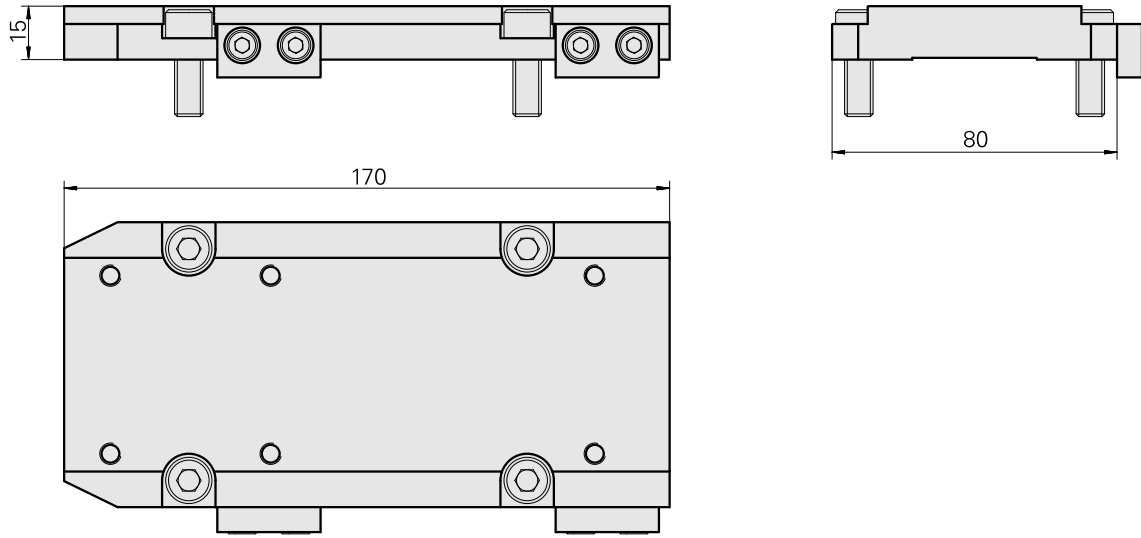

## Distance plate MS32/MS40

### Technical data

|                      |                 |
|----------------------|-----------------|
| Slide system MS      | MS32/MS40       |
| Drive                | not live        |
| Fixation MS          | Splined key/pin |
| X [mm]               | 15 (0.59")      |
| Y [mm]               | –               |
| Z [mm]               | –               |
| INDEX TRAUB products | MS40-6 • MS40-8 |

### Note

Only for gear unit 12095023