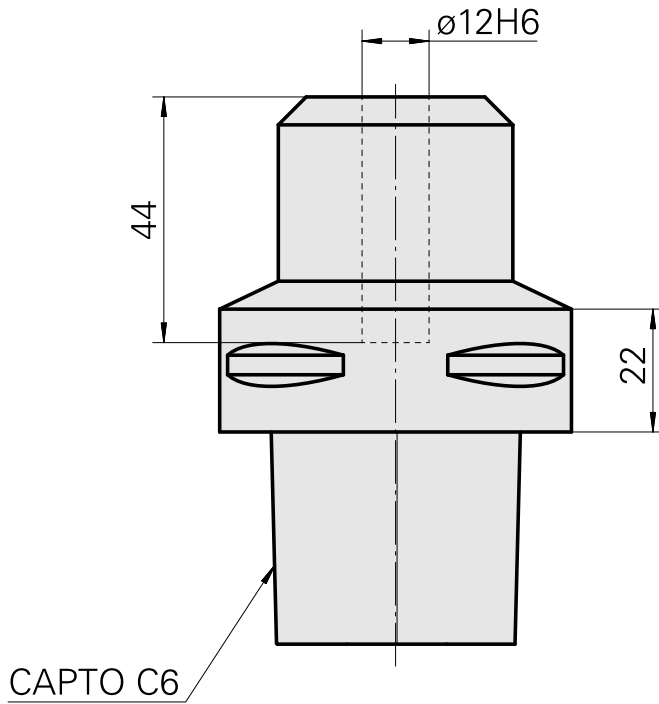

### Technical data

TH accessories category	INDEX CAPTO C6
Mounting	D12
Quick change inserts	Weldon mounting

---

### [Socket wrench](#)

Product ID : 12144844

Previous product ID :

TH accessories  
category  
Tool for KSS adapter

Mounting  
INDEX CAPTO C6