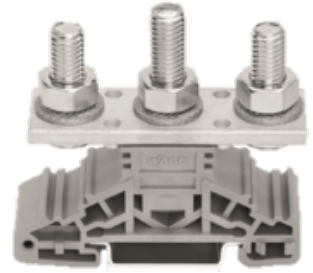

Clip

Technical data

Electrical assemblies	Terminal
Length	67 Millimeter
Width	22.8 Millimeter
Height	56.7 Millimeter
Cross-section	50 Square millimeter
Number of wires/poles (ST)	2 Piece
Current	150 Ampere
Voltage	1000 Volt
	GY - grey

No 3-side view is currently available for this product

Documents

No downloads available for this product