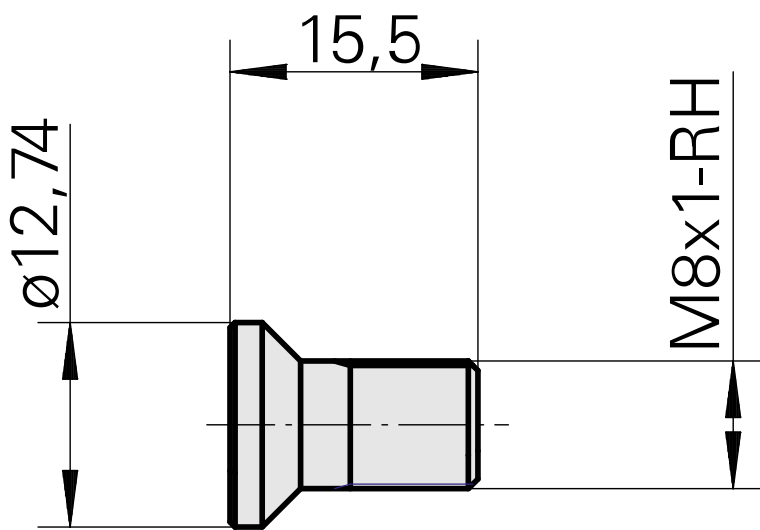

Screw M8x1-RH 15,5LG 1000.602.15,5R

Technical data

There are currently no additional technical features stored for this product