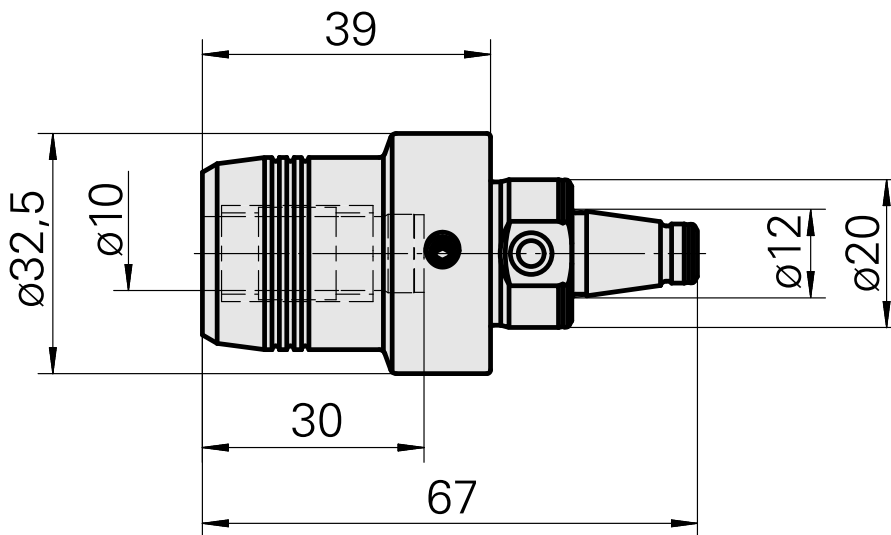

WFB 20-12 Hydraulic expansion chuck D10

Technical data

TH accessories category

WFB 20-12

Mounting

Hydraulic expansion chuck D10

Quick change inserts

hydraulic expan. mounting