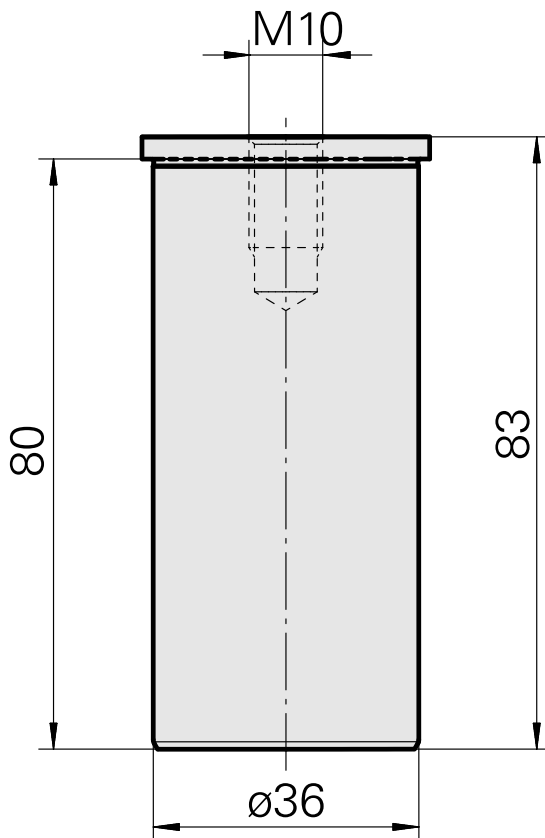

## Blanking plug

### Technical data

Drive	not live
Fixation MS	Clamping ring D36
X [mm]	-
Y [mm]	-
Z [mm]	-