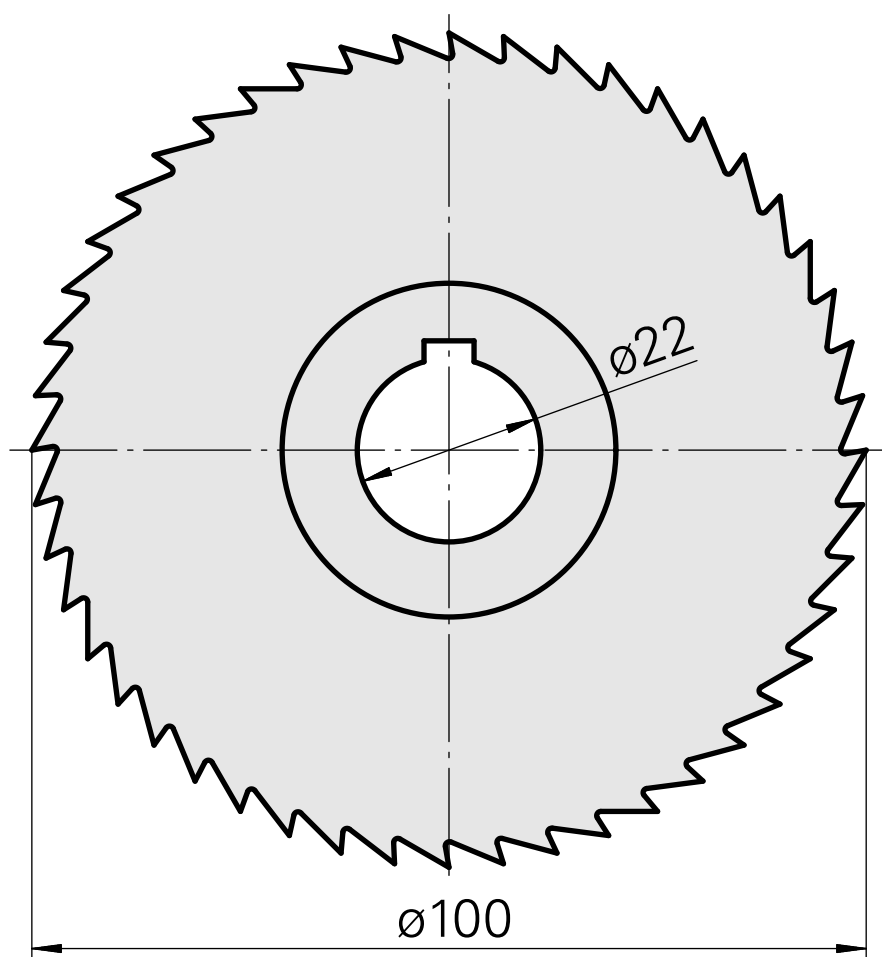

## Saw blade, circular saw blade width 2.4 mm (0.09")

### Technical data

TH accessories category

Circular saw blade d100

Tool mounting

22mm