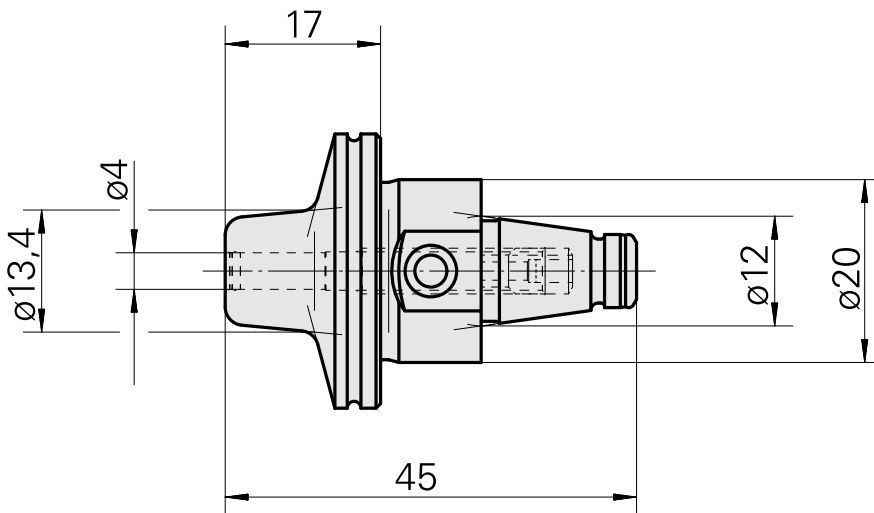

WFB 20-12 Shrink-fit mounting D4, 2-piece type

Technical data

TH accessories category

WFB 20-12

Mounting

Shrink-fit mounting D4

Quick change inserts

shrink-fit mounting

Documents

No downloads available for this product

Accessories

Optional accessories

Other accessories

[Adjusting screw M 5x10](#)

Product ID : 10674886

Previous product ID : 326793
