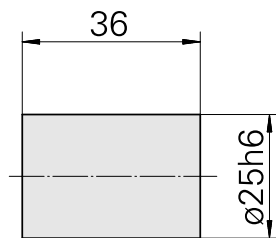

## Clamping sleeve D25/ pre-grinded

### Technical data

TH accessories category	Clamping sleeve
Mounting	D25
Tool mounting	pre-grinded

11053624  
8993125.

**INDEX**

---