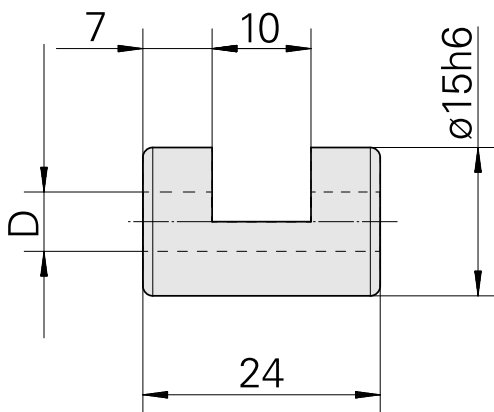

## Clamping sleeve D15/ 6mm

### Technical data

TH accessories category	Clamping sleeve
Mounting	D15
Tool mounting	6mm