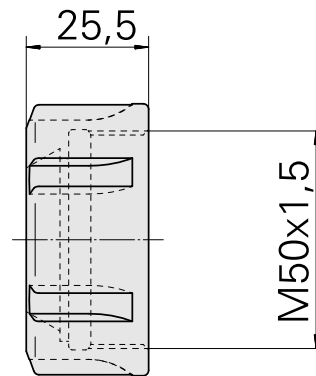

Clamping nut

Technical data

TH accessories category

Clamping nut

Mounting

ER40

Collet type

ER 40

Clamping nut type

Female thread

Documents

No downloads available for this product