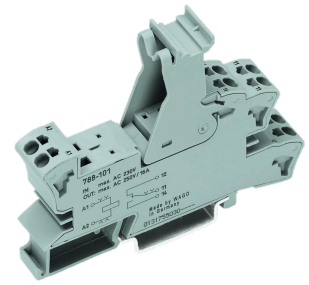

## Relay Nr.788-101/788-120 / Wago

### **Technical data**

There are currently no additional technical features stored for this product

No 3-side view is currently available for this product

11014569  
223371

**INDEX**

---