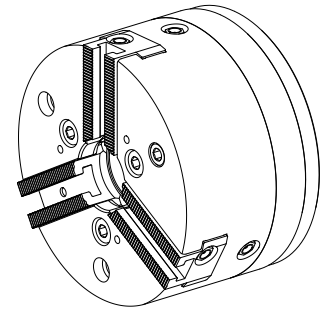

mandrin à 3 mors

Technical data

Produits INDEX TRAUB	ABC • G200 • ABC.2
Passage de broche	37mm
Côté d'usinage	Broche principale • Contre-broche
Fabr. tiers gamme prod.	KFD-HS140-37
Logement de broche	KK 5
Fabr. tiers gamme prod.	Roehm

No 3-side view is currently available for this product

Documents

No downloads available for this product

Accessories

Optional accessories

O-Rings

[Gasket ring](#)

Product ID : 10633169

Previous product ID : 479105.6702

manufacturer product line Trelleborg	TSS material no.	Cord size 2.5 Millimeter	manufacturer product line O-ring
---	------------------	-----------------------------	-------------------------------------

[O-RING 50,47X2,62](#)

Product ID : 10753940

Previous product ID : 479103.0502

manufacturer product line Trelleborg	TSS material no.	Cord size 2.62 Millimeter	manufacturer product line O-ring
---	------------------	------------------------------	-------------------------------------