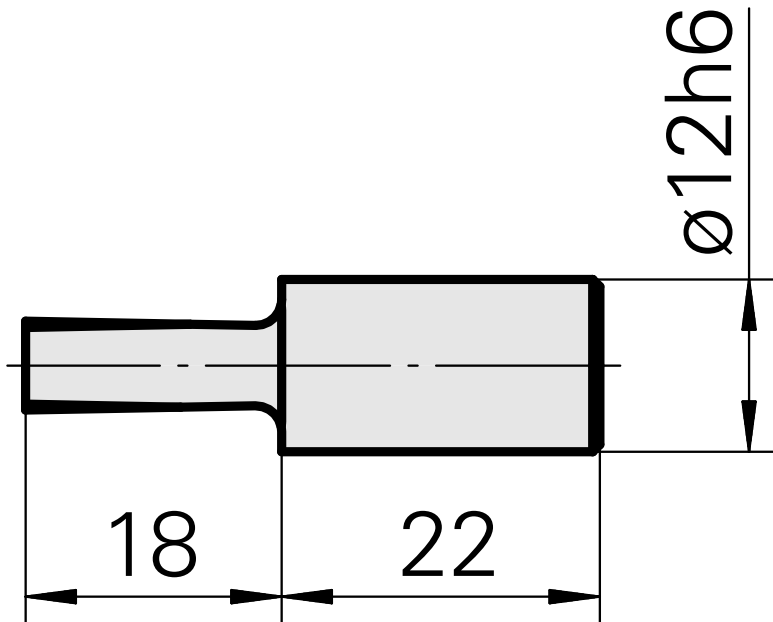

Broach Vkt.12 mm

Technical data

TH accessories category	Broach
Mounting	Vkt.12 mm
Tool mounting	12mm

Documents

No downloads available for this product