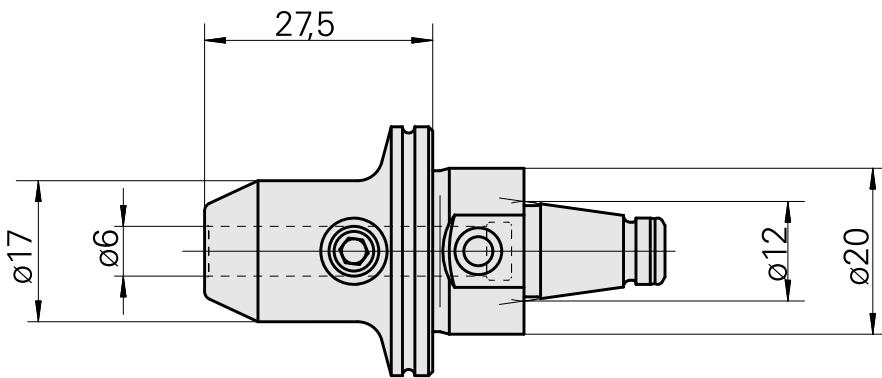

WFB 20-12 D6

Technical data

TH accessories category

WFB 20-12

Mounting

D6

Quick change inserts

Weldon mounting

Documents

No downloads available for this product

Accessories

Optional accessories

Other accessories

[Adjusting screw M 5x10](#)

Product ID : 10674886

Previous product ID : 326793

[Clamping screw M 6x 6 \(106AWS\)](#)

Product ID : 10565283

Previous product ID : 326789
