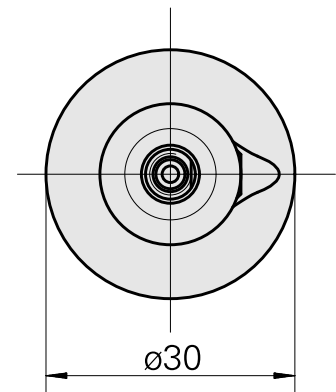

WFB 20-12 D6

Technical data

TH accessories category

WFB 20-12

Mounting

D6

Quick change inserts

Weldon mounting